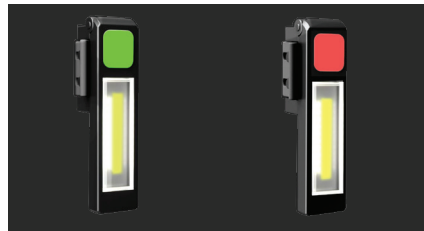

SPECIFICATIONS

CaneLightUSA.com

POWERFUL 3 WATT COB LED

- White/Red lights with 200 Lumens each. Bright beams will reach over 50'!
- **Working modes:** White-Red and night locator light. Night light can be seen only in dark environment.
- **Continuous light duration:** High intensity white light 6 hours, Emergency Red light 65+ hours and Night light locator 30 days.

PRODUCTION

- **Individual retail box:** 24 CaneLights per carton, 48 per master carton.
- **Production capacity:** 5,000 per day. Patent Pending 1 year Mfg. warranty. Camouflage pattern available with advance notice (no extra charge)

BATTERY

- **Rechargeable** Li-ion polymer battery 3.7V 750mAh. Same battery used on cell phones.
- **Fully charge** your CaneLight with included Type C USB cable.
- **Battery level indicator:** will last 3 seconds: Green 11%-100% Red less than 10% When recharging Red will turn green when fully charged:

Green = Fully charged
Red = Battery low, needs recharge.